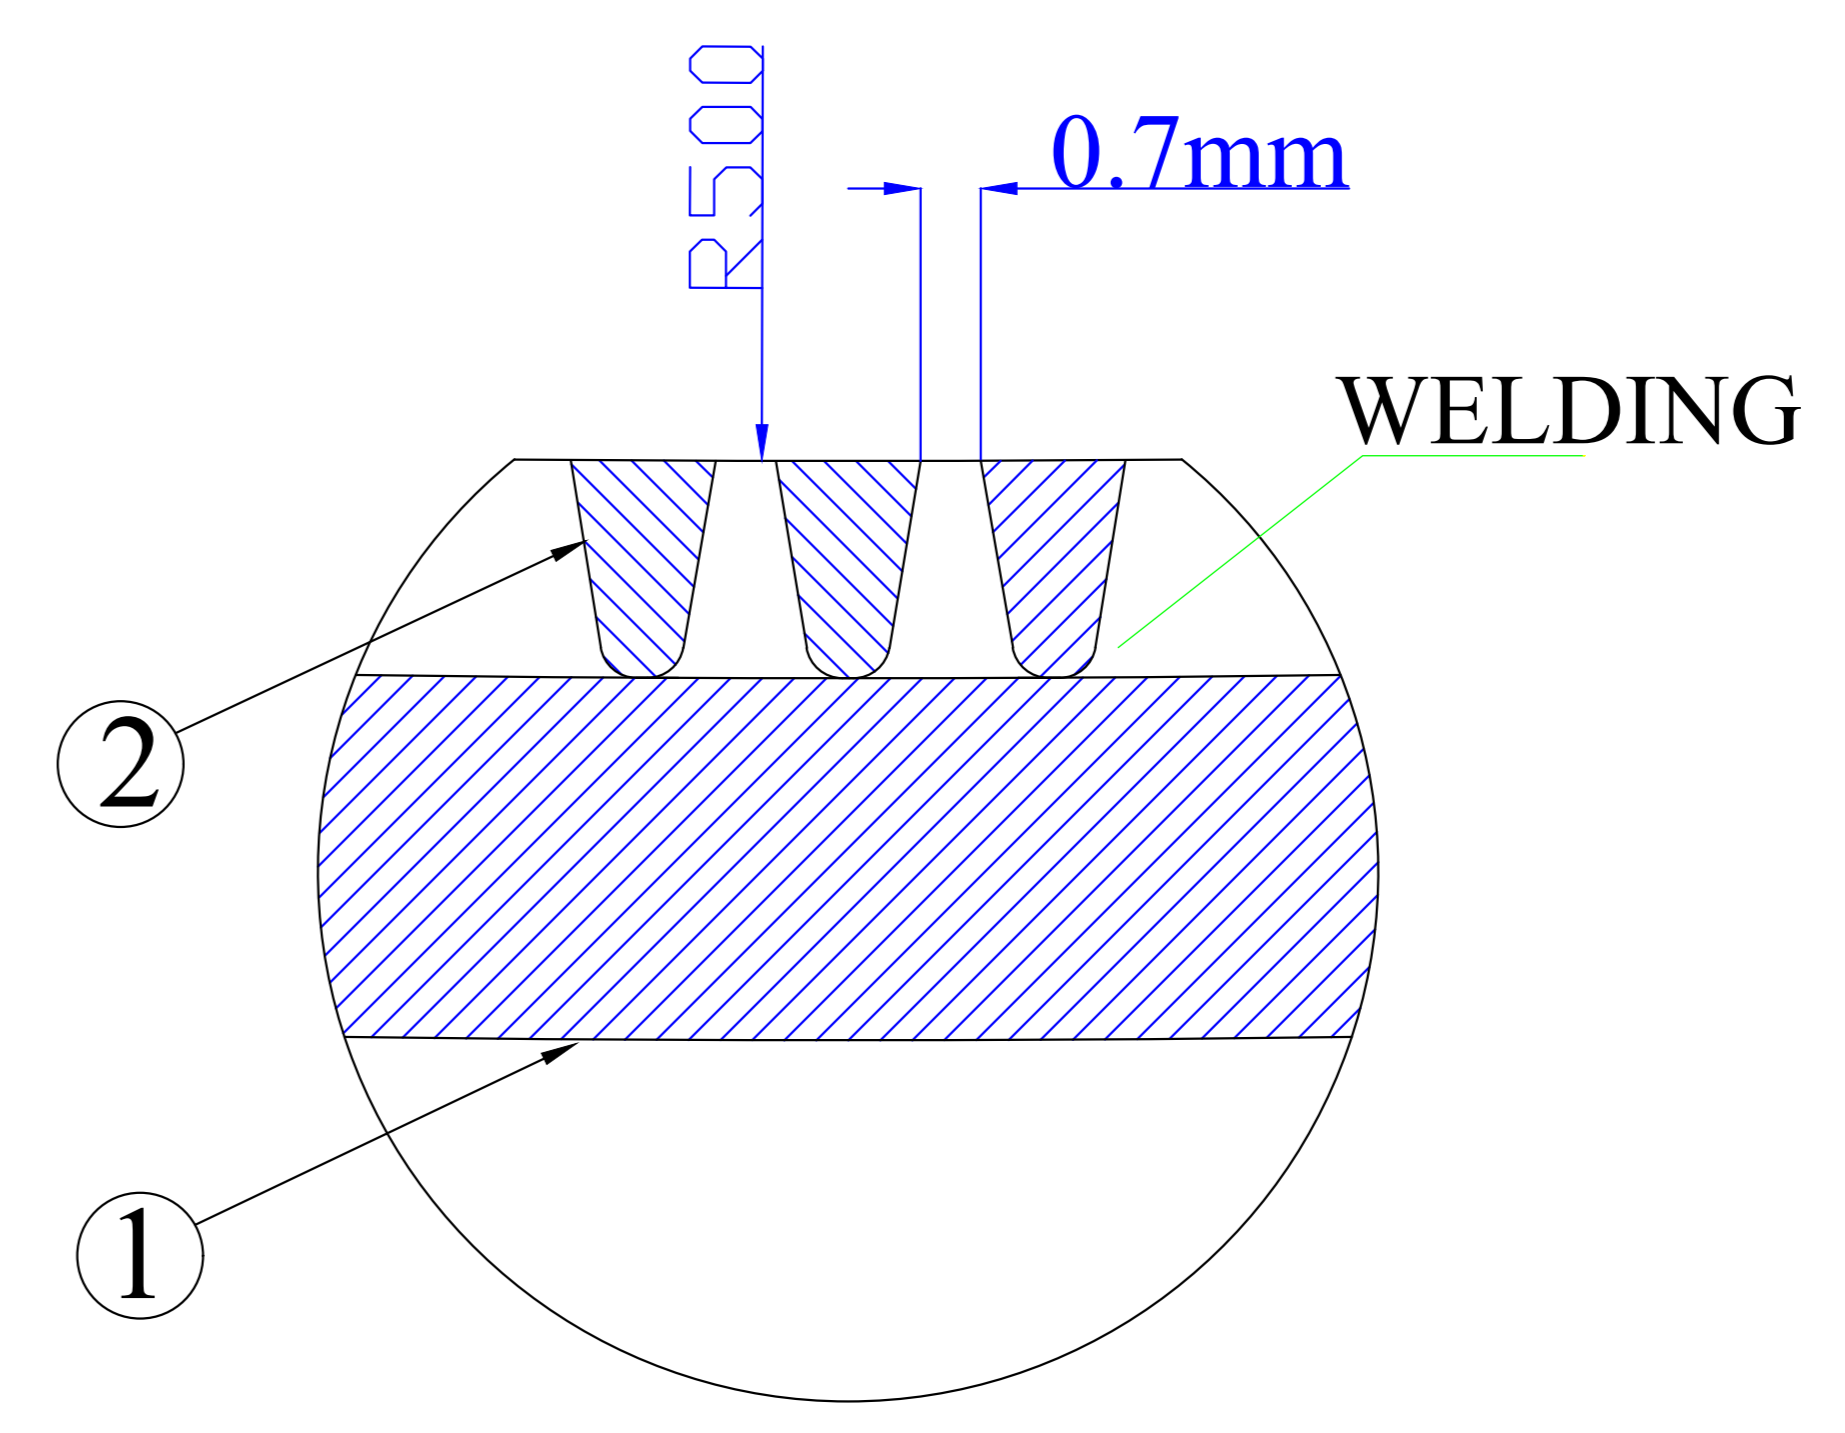

③

B

DETAIL 1

MATERIAL: STAINLESS STEEL SUS304

DETAIL A

DETAIL B

DETAIL 2

MATERIAL: STAINLESS STEEL SUS304

			ROTARY SCREEN	
			MATERIAL: SUS 304	