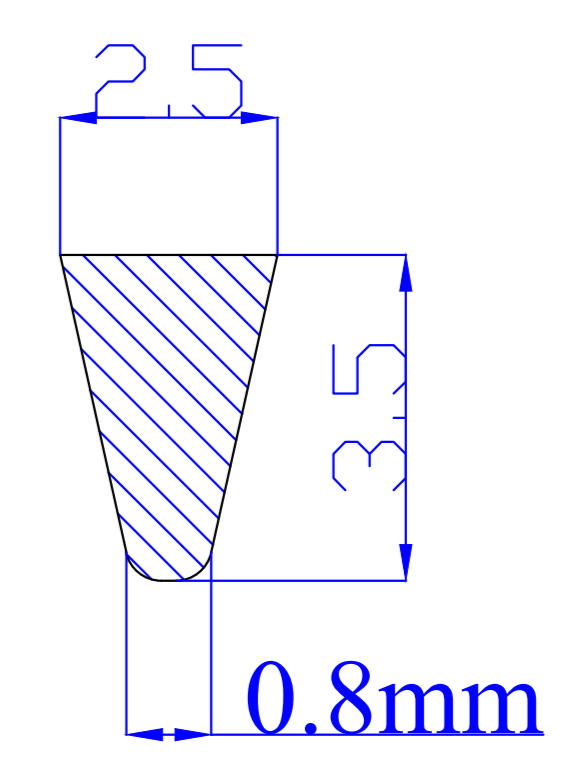

③

B

DETAIL 1

MATERIAL: STAINLESS STEEL SUS304

DETAIL A

DETAIL B

DETAIL 2

MATERIAL: STAINLESS STEEL SUS304

			ROTARY SCREEN	
			MATERIAL: SUS 304	