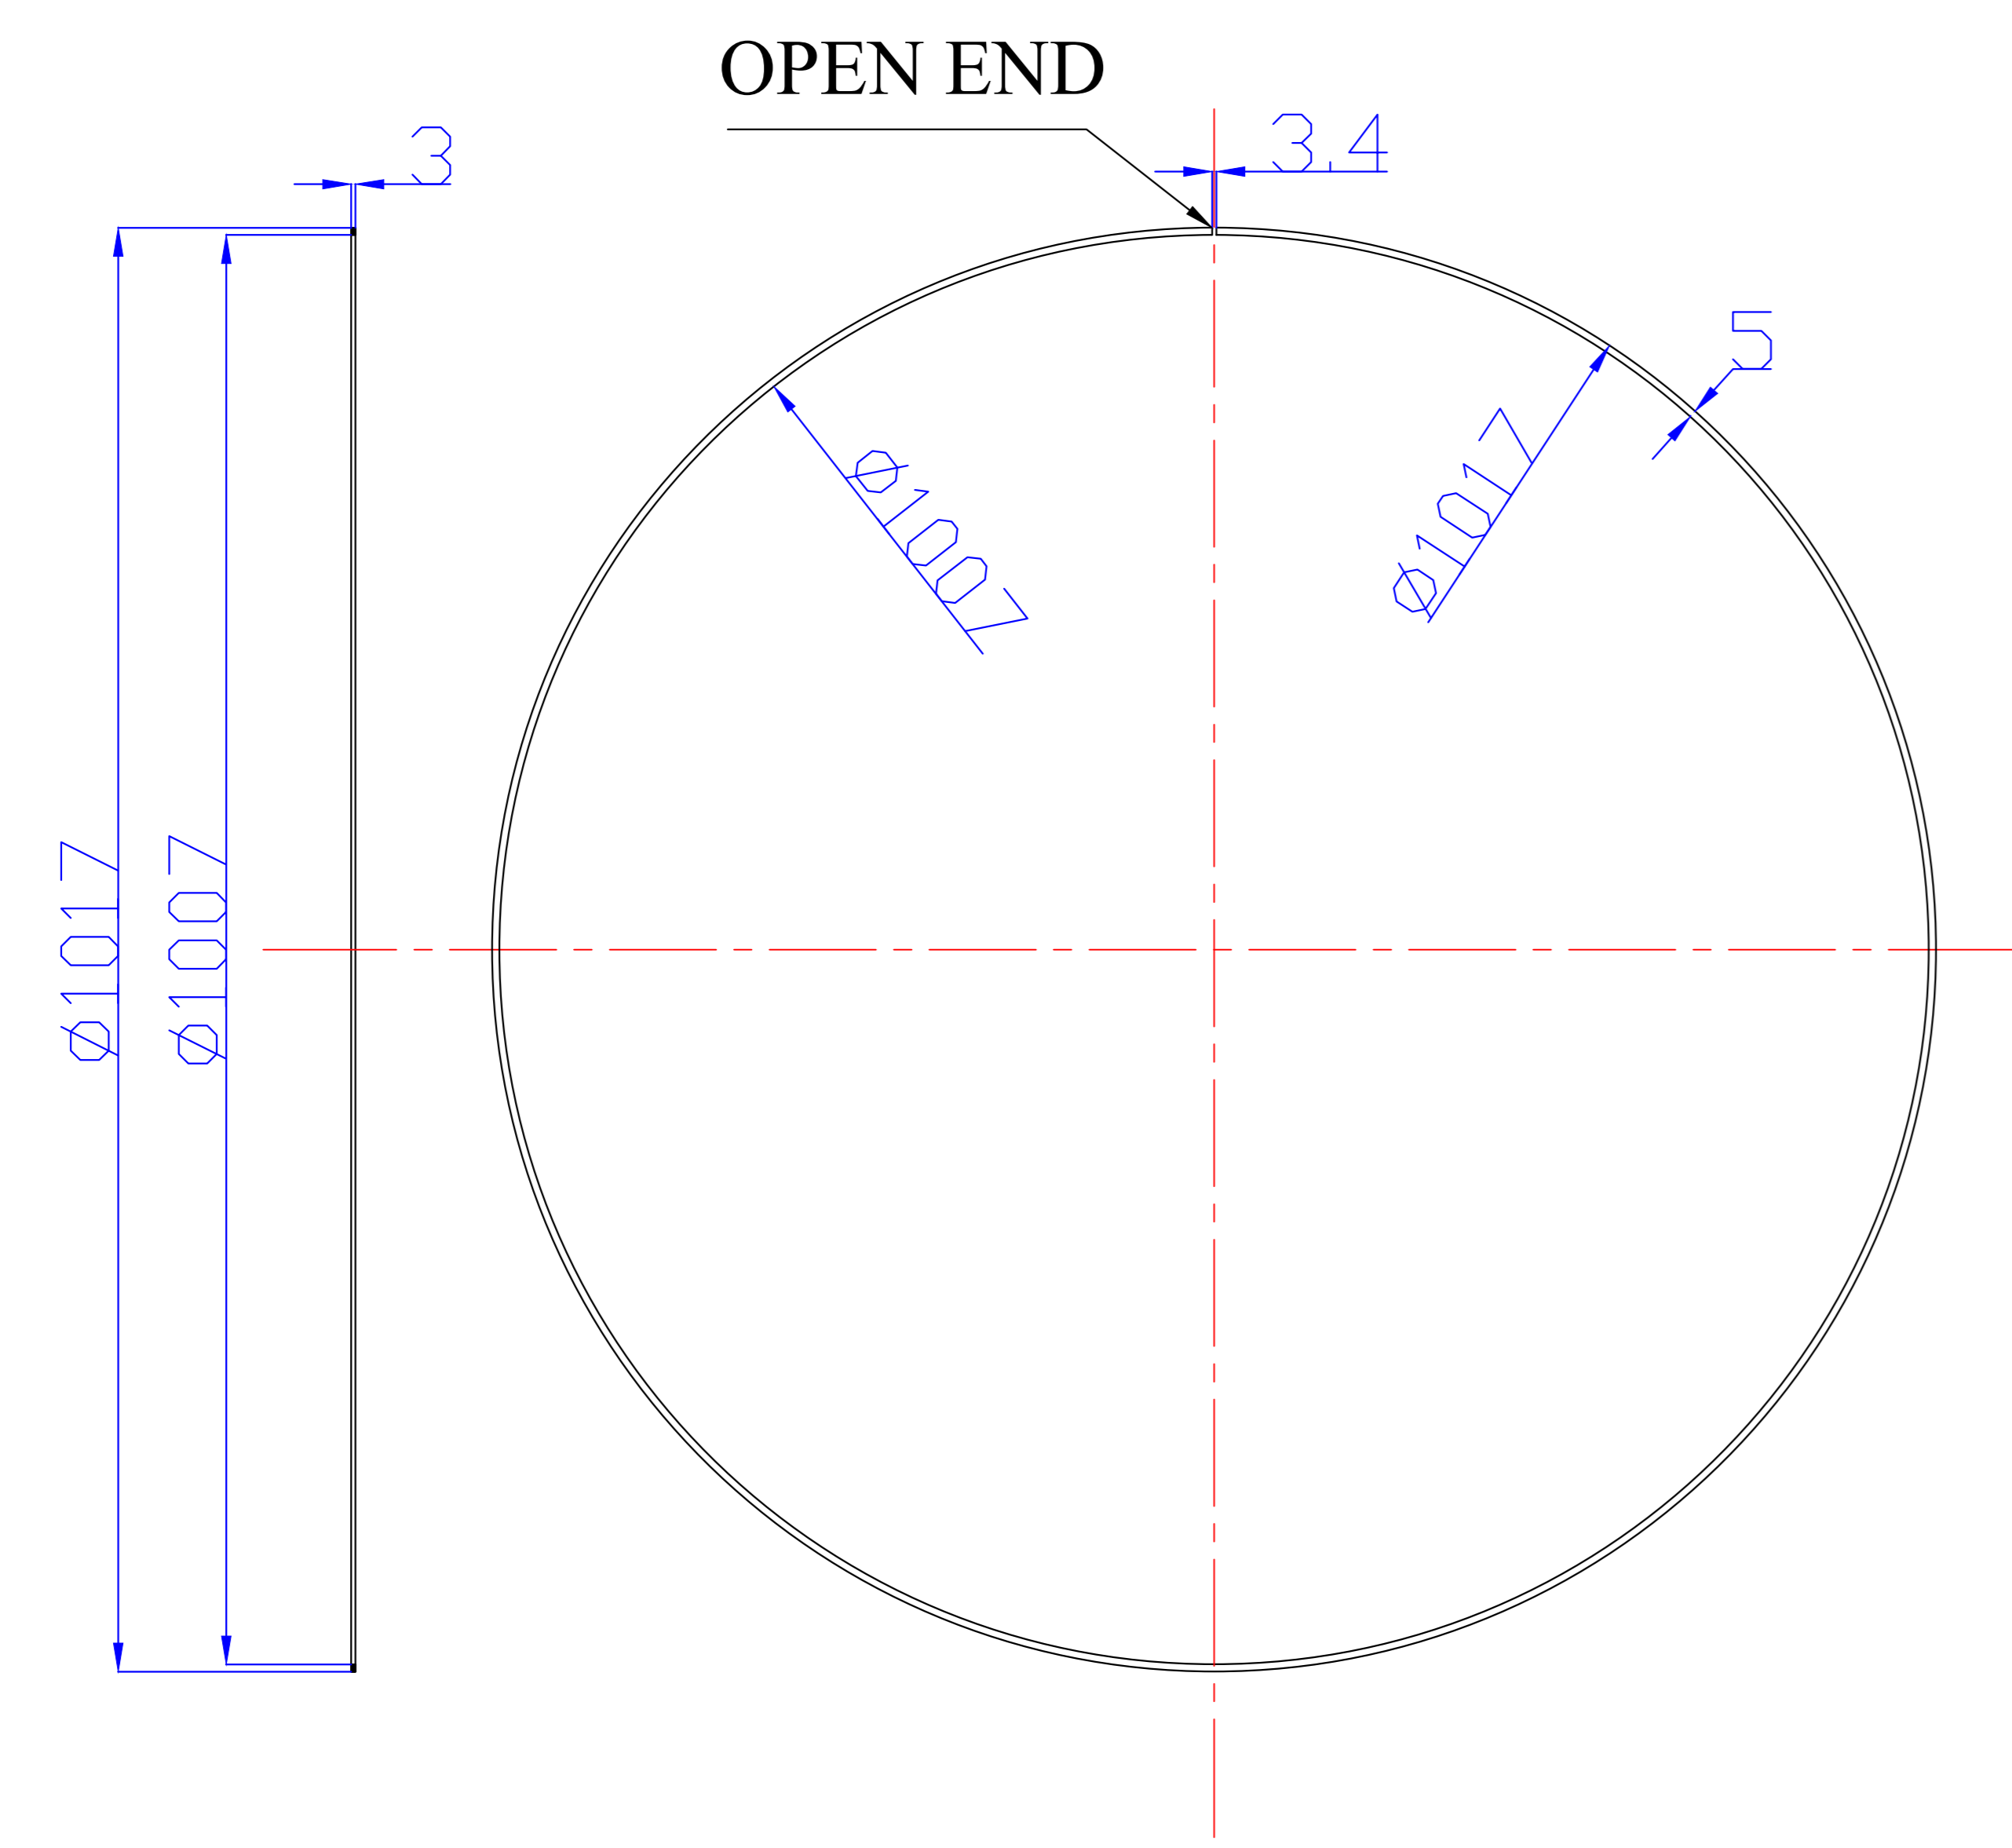

③

B

DETAIL 1

MATERIAL: STAINLESS STEEL SUS304

DETAIL A

DETAIL B

DETAIL 2

MATERIAL: STAINLESS STEEL SUS304

			ROTARY SCREEN	
			MATERIAL: SUS 304	