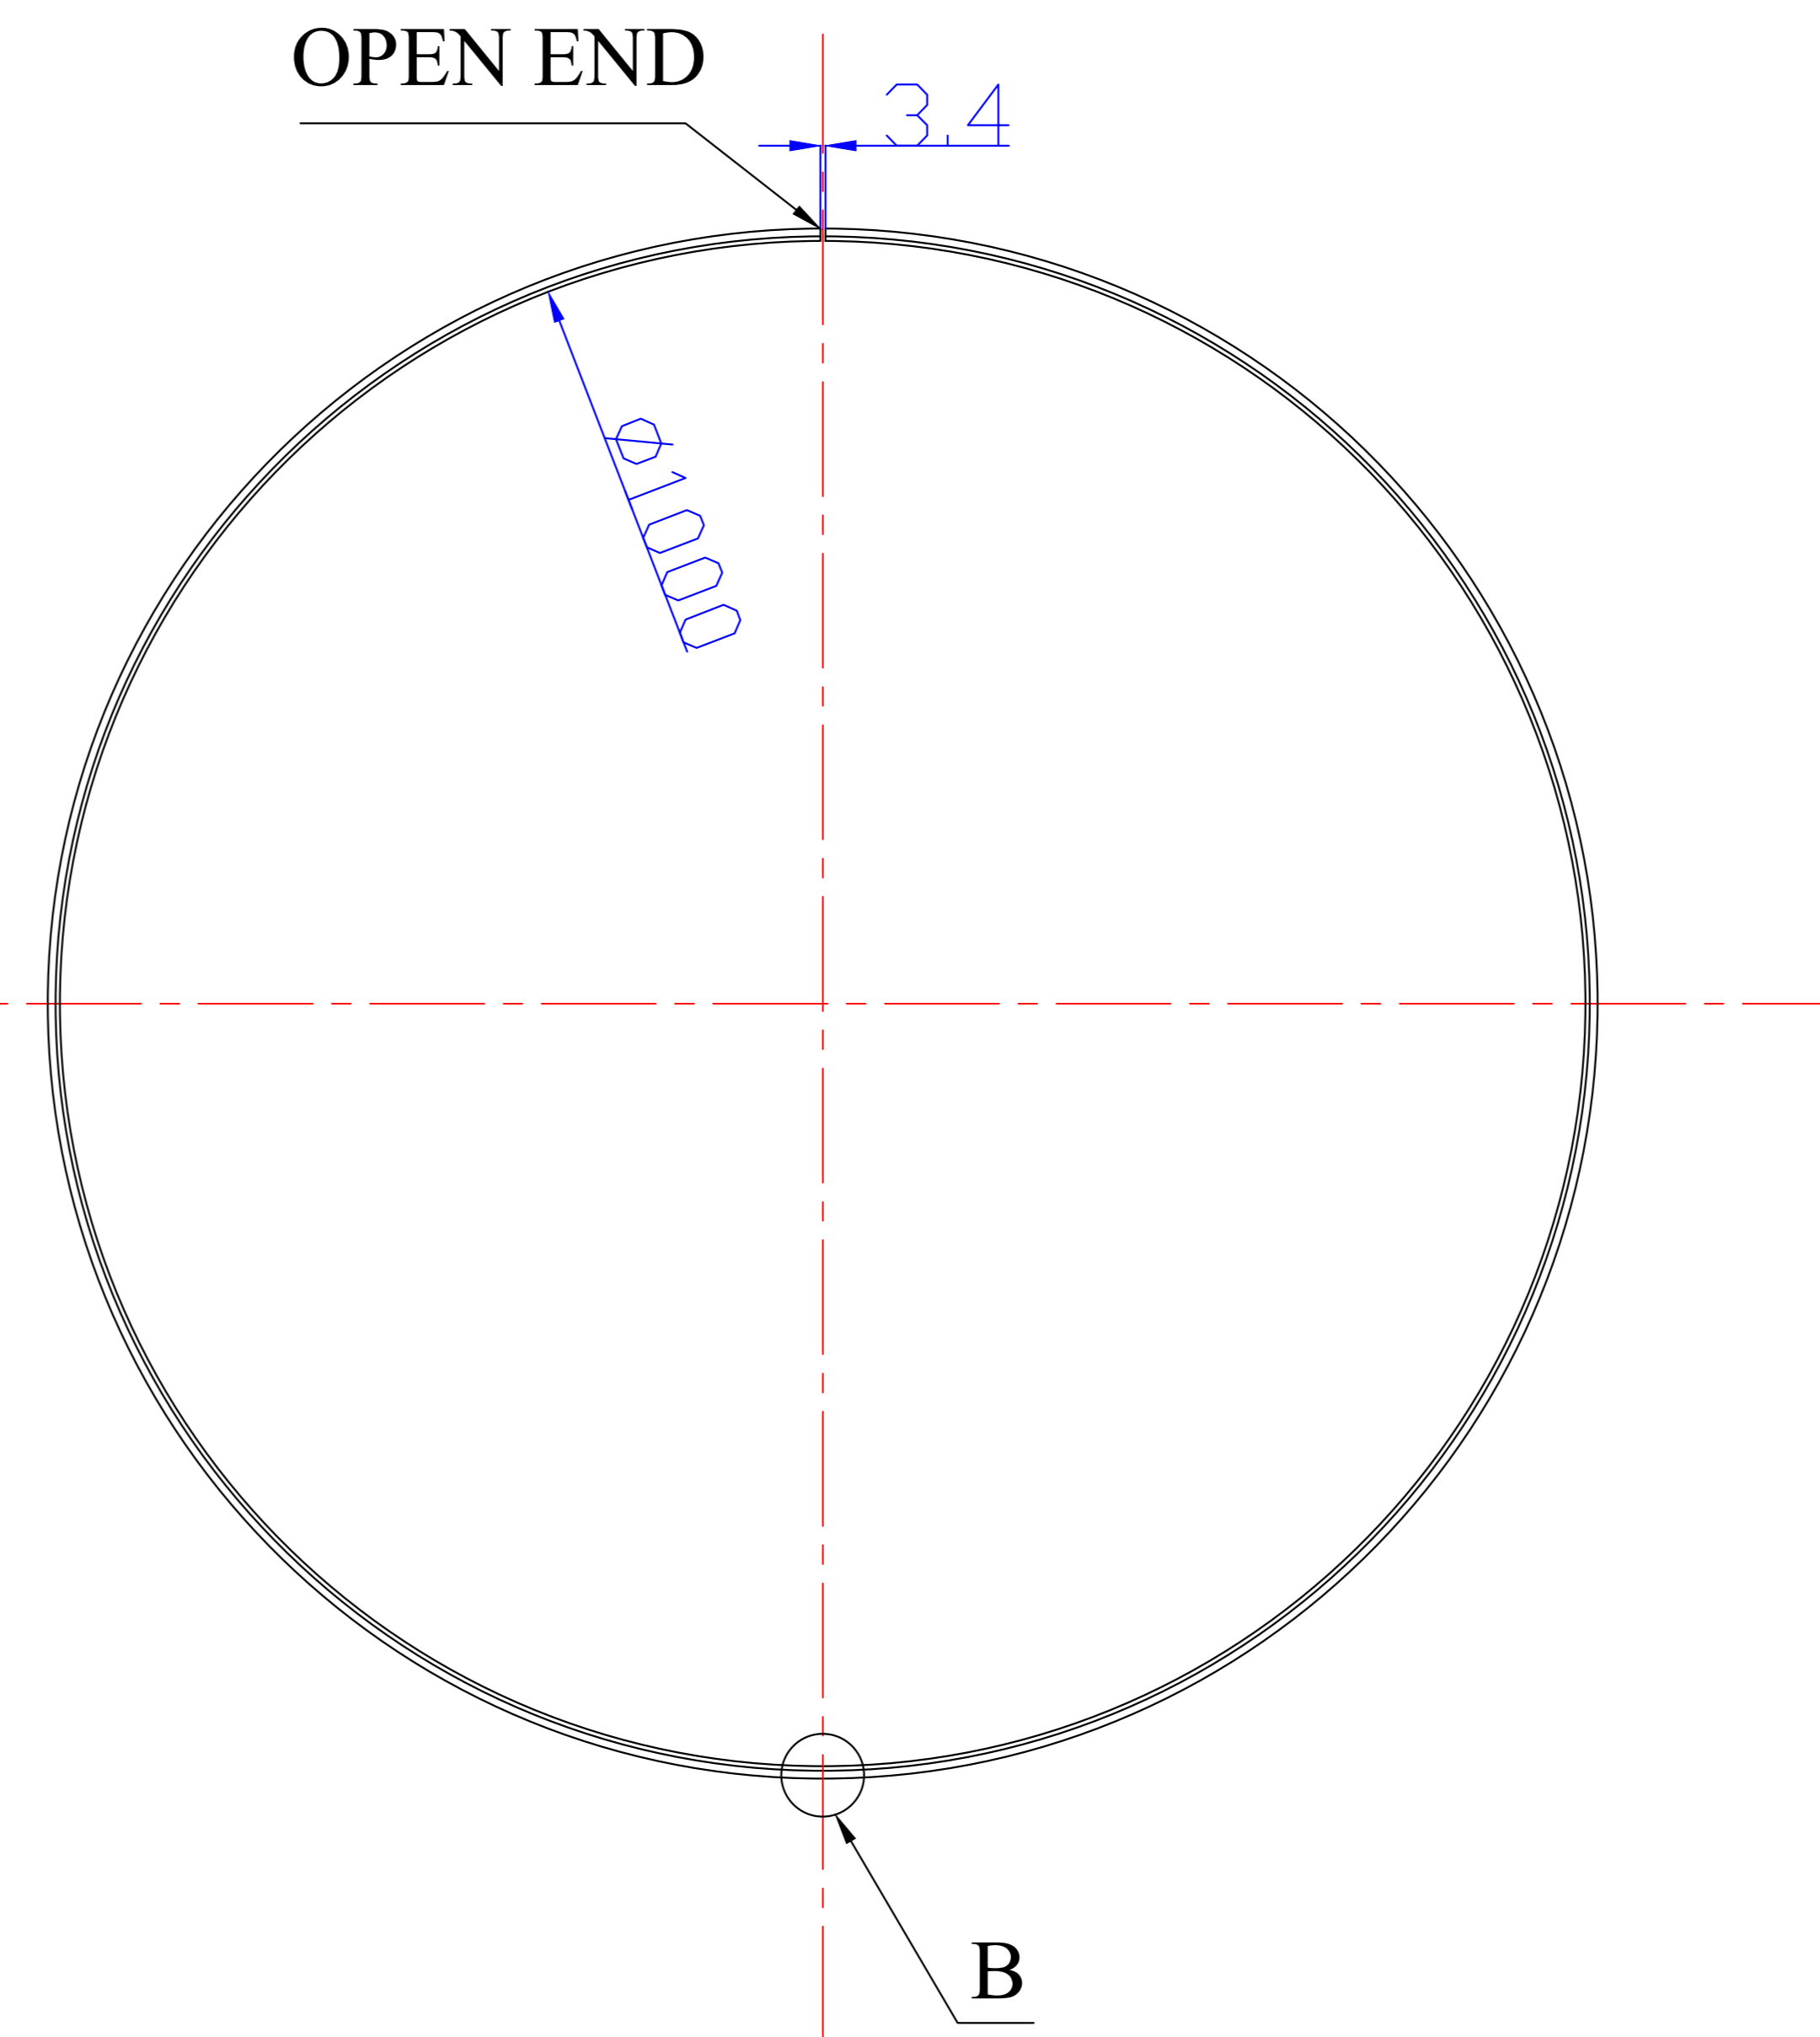

③

B

DETAIL 1

MATERIAL: STAINLESS STEEL SUS304

DETAIL A

DETAIL B

DETAIL 2

MATERIAL: STAINLESS STEEL SUS304

			ROTARY SCREEN	
			MATERIAL: SUS 304	